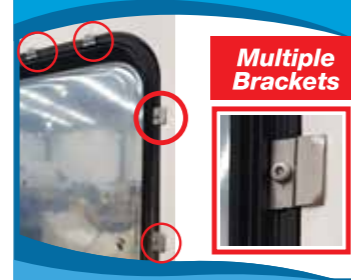

# CLEARANCE

CLEARANCE

**WS01** Lippert Window & Blind Set  
500mmW x 250mmH

Adjustable Block Out & Screen Blind

**WS02** Lippert Window & Blind Set  
500mmW x 400mmH

Lippert Window & Blind Set  
Multiple Brackets